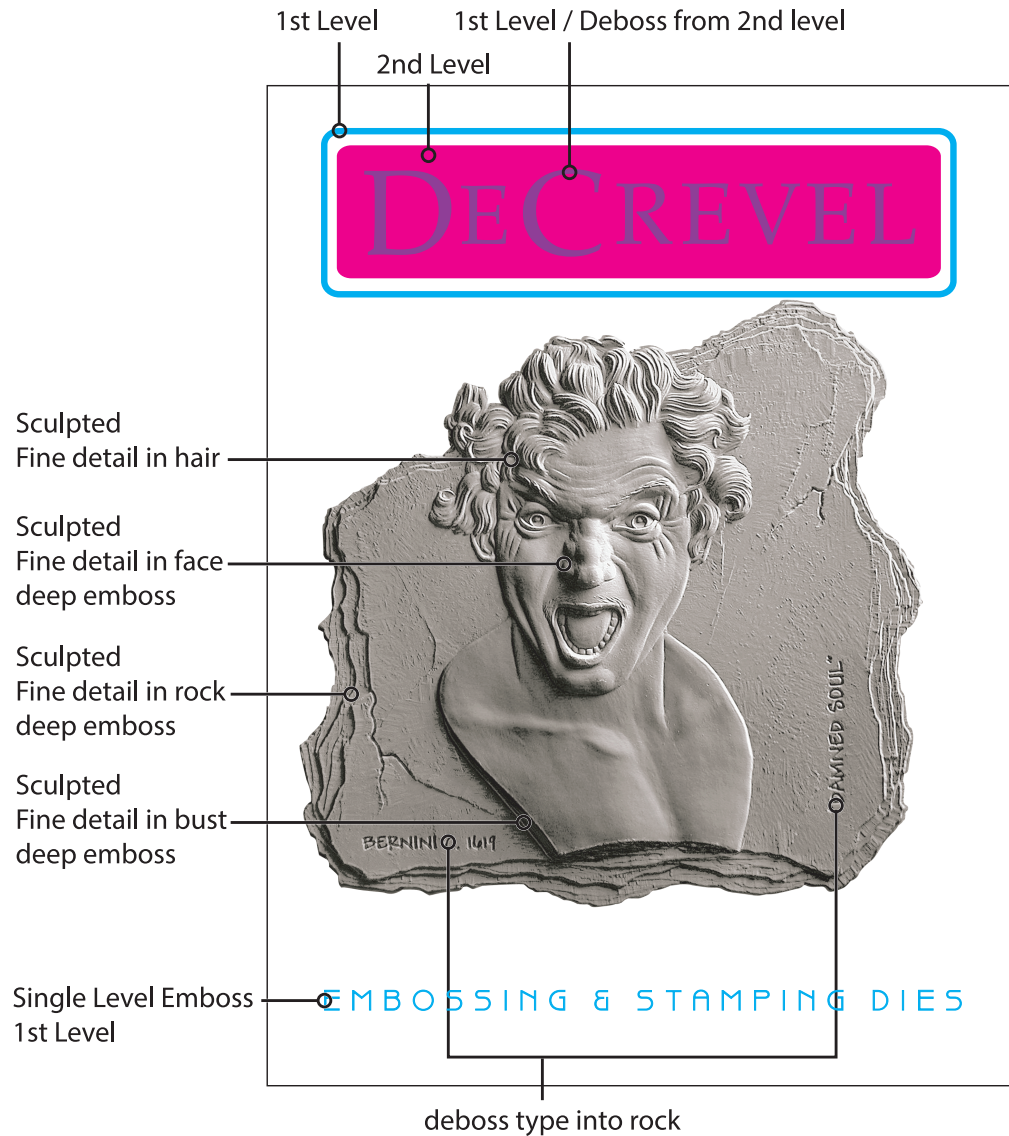

Embossing and Stamping Dies

www.decrevel.com

1836 Soscol Avenue, Napa, California 94559
Ph: 707-258-8065 | Fax: 707-258-0324 | Email: sales@decrevel.com

LEGEND	1st Level	Sculpted
	2nd Level	Foil
	Deboss	

CALL-OUT GUIDE

Sculptor: face and bust should appear on top of/in front of rock.